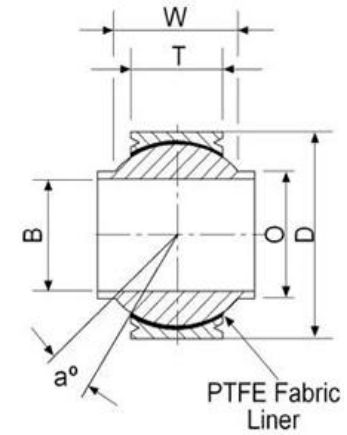

• YSSB

• YSSB-V

Product NO. (WSSB)	Product NO. (WSSB-V)	B Ball Bore	D Outside Diameter	W Ball Width	T Race Width	0 Shoulder Diameter	Ball Diameter REF	a° Misalign Angle
YSSB4	YSSB-4V	0.25	0.74	0.593	0.255	0.39	0.593	24
YSSB5	YSSB-5V	0.3125	0.6875	0.625	0.255	0.418	0.593	20
YSSB6	YSSB-6V	0.375	0.906	0.813	0.345	0.512	0.781	23
YSSB7	YSSB-7V	0.4375	1	0.875	0.345	0.618	0.875	22
YSSB8	YSSB-8V	0.5	1.125	0.937	0.401	0.73	1	20
YSSB10	YSSB-10V	0.625	1.375	1.2	0.567	0.856	1.25	20
YSSB12	YSSB-12V	0.75	1.5625	1.28	0.62	0.97	1.375	18